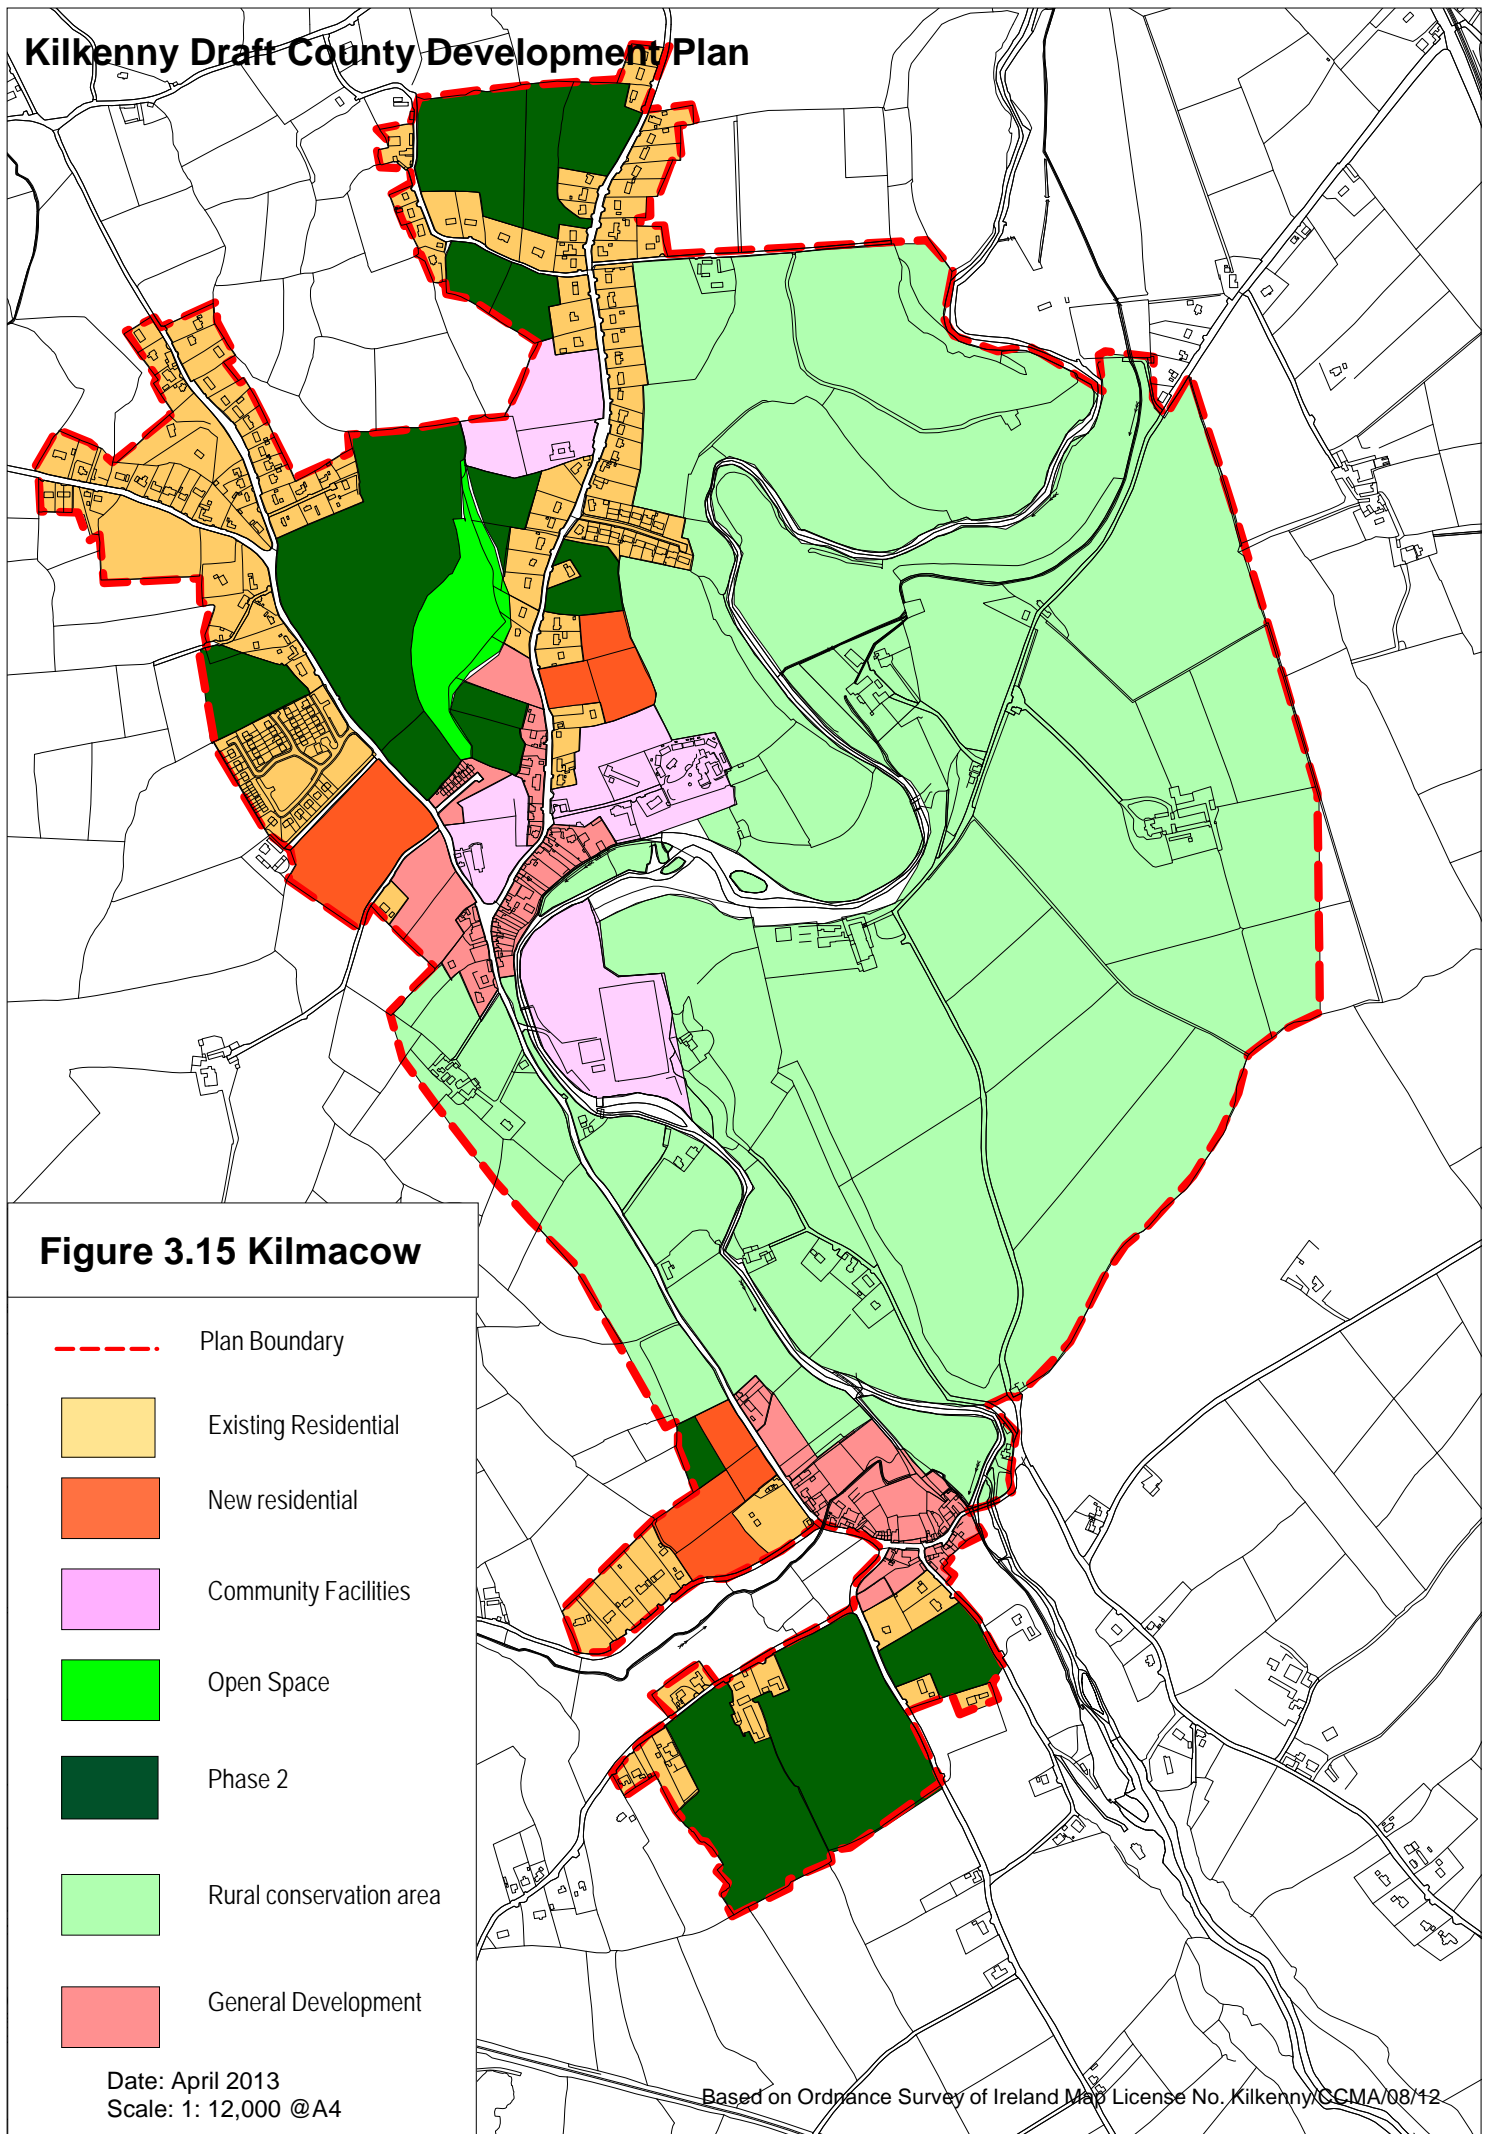

Kilkenny Draft County Development Plan

Figure 3.15 Kilmacow

-  Plan Boundary
-  Existing Residential
-  New residential
-  Community Facilities
-  Open Space
-  Phase 2
-  Rural conservation area
-  General Development

Date: April 2013
Scale: 1: 12,000 @A4

Based on Ordnance Survey of Ireland Map License No. Kilkenny/SCMA/08/12